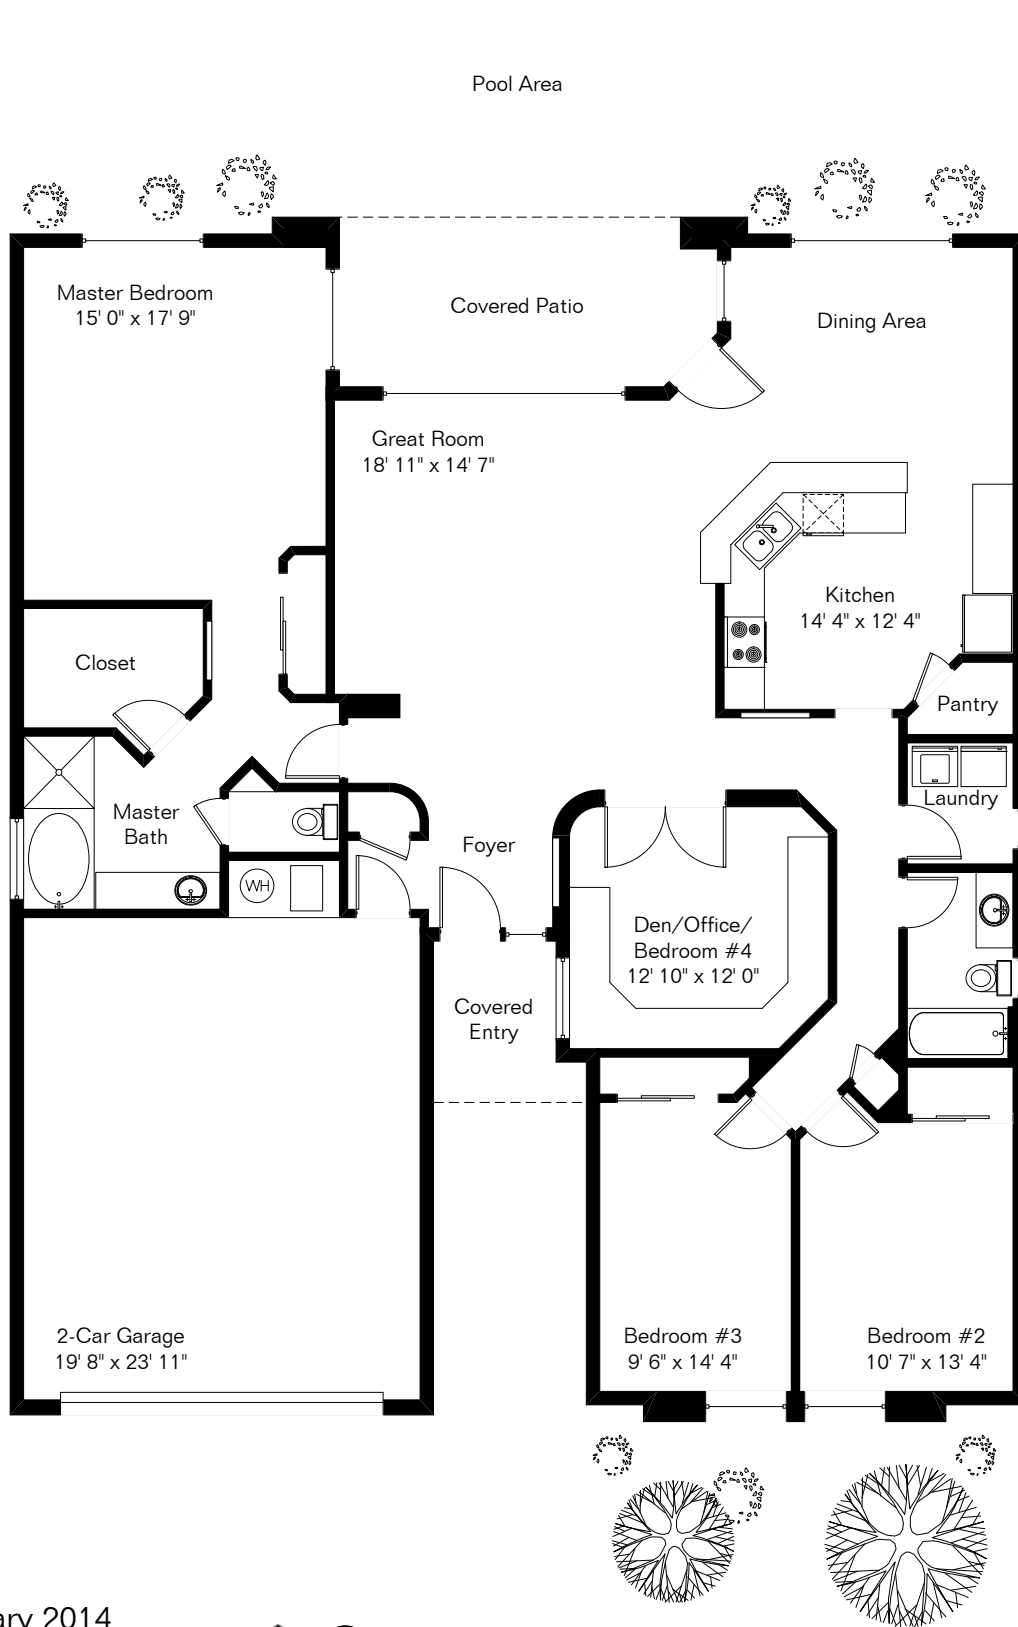

The square footages and room size information are deemed to be reliable but are not guaranteed and should be independently verified.

# 327 W Ajax Peak Rd

Site Visit January 2014

0 ft. 6 ft. 10 ft. 20 ft.

Copyright 2014 Floor Plans First! LLC  
All Rights Reserved.

Living Area 2,115 Sq Ft  
Garage 533 Sq Ft

[www.FloorPlansFirst.com](http://www.FloorPlansFirst.com)